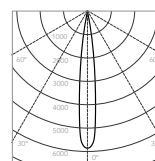

Colores / Colors

Negro / Black

Champagne

Custom RAL

IP65

Curvas fotométricas en /
Photometric Curves on www.insolitbcn.com