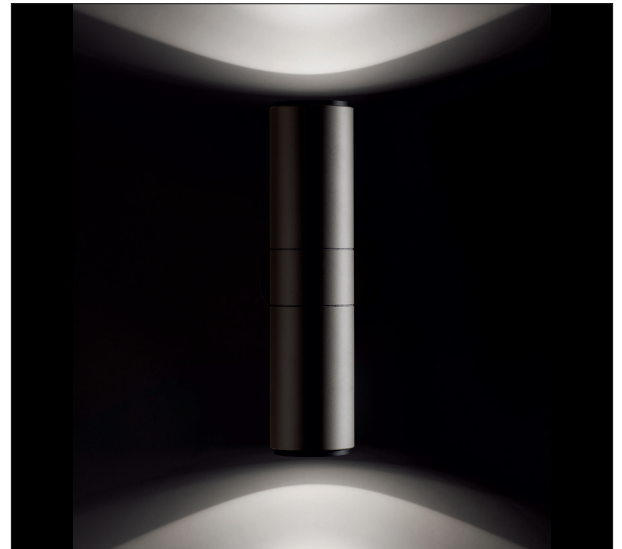

Focus Line Wall Double

J.M.WILMOTTE

1038XX01

Instrucciones de montaje
Installation instructions

INSOLIT