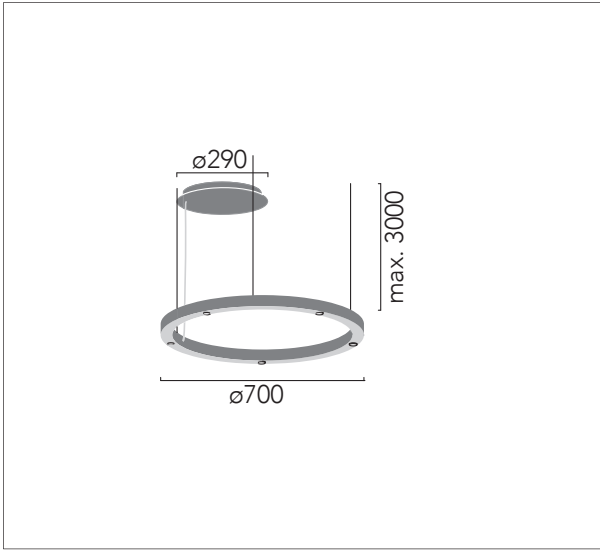

TR 70 Spot & Up

Josep Ll. Xuclà