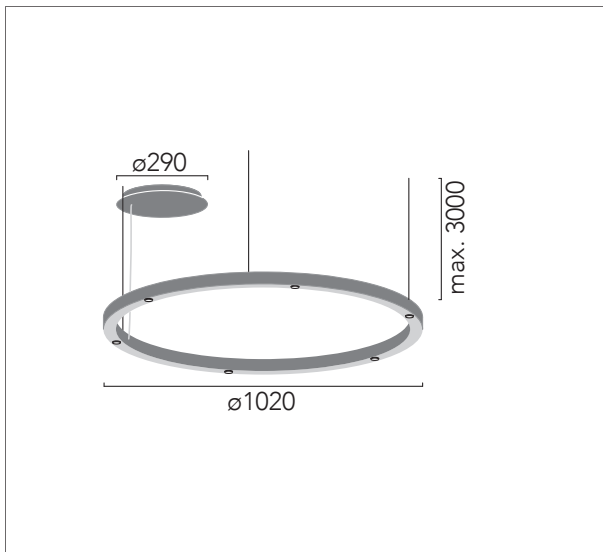

TR 100 Spot & Up

Josep Ll. Xuclà