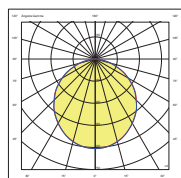

1124

TR 50 Spot & Up

Suspensión luz directa con proyectores de 5 W y luz indirecta superior en perfil de aluminio extruido 40x40mm. Difusor superior de policarbonato opalizado. Regulable en altura con 3 cables de acero inox (0,6mm). Floron circular independiente para instalación en superficie. Cable de alimentación recubierto de tejido negro o blanco. Acabados en blanco, negro y champagne lacado texturizado.

Pendant direct light with 5 W spotlights and upper indirect light in 40x40mm extruded aluminum profile. Upper opal polycarbonate diffuser. 3 adjustable stainless steel cables (0,6mm). Separate circular canopy for surface installation. Black or white coated fabric power cord. Finished in white, black and champagne textured lacquered.

Código / Code	1124
Acabados / Finishes	01 Blanco / White 03 Negro / Black 04 Champagne 00 Custom RAL
Acabados especiales / Special Finishes	30 Bronce / Bronze 31 Latón satinado / Brushed brass 32 Níquel satinado / Brushed nickel
Luz / Light	22 SPOTS 24W (4 Spots x 6W) 1596lm 2700K UP 32W 1693lm 2700K 26 SPOTS 24W (4 Spots x 6W) 1596lm 3000K UP 32W 1693lm 3000K 30 SPOTS 24W (4 Spots x 6W) 1596lm 3000K UP 32W 1693lm 4000K
Opcional / Optional	DALI / PUSH Driver Casambi (Control de la luz via Bluetooth y App) (Lighting control via Bluetooth and App) Mini florón empotrable Ø 100mm blanco (mismo precio) Mini recessed backplate Ø 100mm white (same price)
Diseñador / Designer	Josep Ll. Xuclà
Año / Year	2017
Peso / Weight	4,75 kg
Material	Aluminio / Aluminium
Alimentación LED / LED tension	Spot 500mA / Up 700mA
CRI	Spot 90 / Up 80
Óptica / Optics	28°
Dimensiones embalaje / Box Dimensions	73x71x5 cm

Instalación / Installation