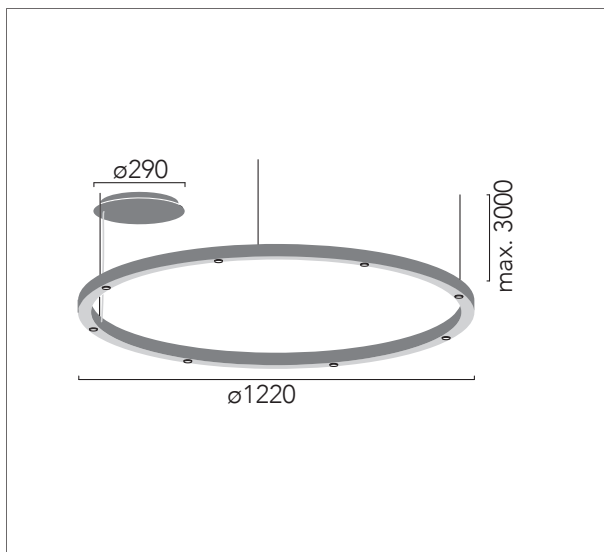

TR 120 Spot & Up

Josep Ll. Xuclà