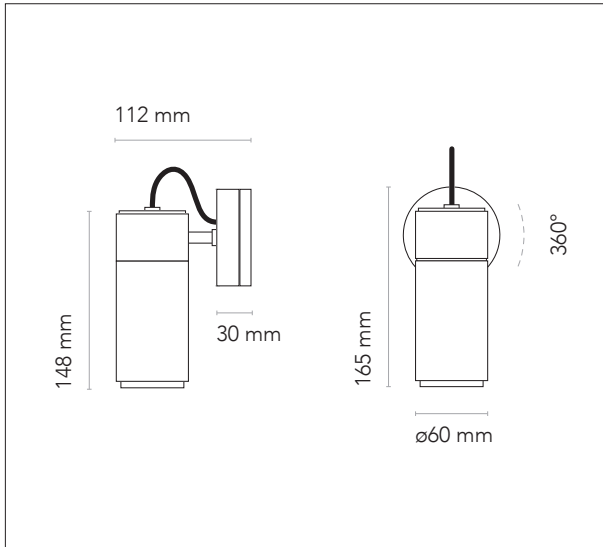

Focus Line Wall

J.M.WILMOTTE