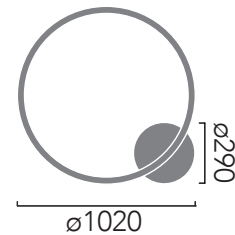

TR 100 Wall 1097

TR 120 Wall 1098