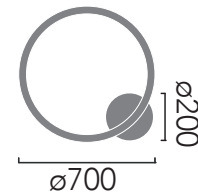

TR 70 Wall 1096