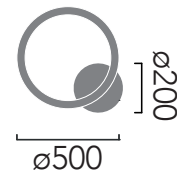

TR 50 Wall 1095