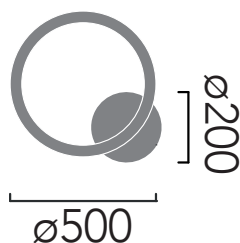

Fotometrías completas disponibles en Full photometrics on: www.insolitbcn.com

Fabricado según normativa EN60598-1 y regulaciones pertinentes.

Manufactured according EN60598-1 normative and relevant regulations.

Código / Code	1095
Acabados / Finishes	01 Blanco / White 03 Negro / Black 04 Champagne 00 Custom RAL
Acabados especiales / Special Finishes	30 Bronce / Bronze 31 Latón satinado / Brushed brass 32 Níquel satinado / Brushed nickel
Luz / Light	10 LED 32W 1693lm 2700K 59 LED 32W 1693lm 3000K 14 LED 32W 1693lm 4000K
Tija / Stem	12 12 cm 20 20 cm
Opcional / Optional	DALI / PUSH Driver Casambi (Control de la luz via Bluetooth y App) (Lighting control via Bluetooth and App) Mini florón empotrable Ø 100mm blanco (mismo precio) Mini recessed backplate Ø 100mm white (same price)
Diseñador / Designer	Josep Ll. Xuclà
Año / Year	2015
Peso / Weight	2,7 kg
Material	Aluminio / Aluminium
Alimentación LED / LED tension	200/240V 50/60Hz
CRI	90
Dimensiones embalaje / Box Dimensions	73x71x5 cm

Instalación / Installation

Fijación a la pared mediante tijas separadoras. Tornillos de fijación del florón no incluidos de serie.

Wall fixing with stems. Ceiling canopy fixing screws not included.

A Florón independiente para superficie
Surface independent canopy

B Driver remoto
Remote Driver

G Multidriver para conexión en serie
Multidriver for multiple lamps

Luz a pared / Wall Light

Dimmable: TRIAC