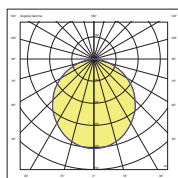

Fotometrías completas disponibles en Full photometrics on: www.insolitbcn.com

Fabricado según normativa EN60598-1 y regulaciones pertinentes.

Manufactured according EN60598-1 normative and relevant regulations.

Código / Code	1095
Acabados / Finishes	01 Blanco / White 03 Negro / Black 04 Champagne 00 Custom RAL
Acabados especiales / Special Finishes	30 Bronce / Bronze 31 Latón satinado / Brushed brass 32 Níquel satinado / Brushed nickel
Luz / Light	10 LED 32W 1693lm 2700K 59 LED 32W 1693lm 3000K 14 LED 32W 1693lm 4000K
Tija / Stem	12 12 cm 20 20 cm
Opcional / Optional	DALI / PUSH Driver Casambi (Control de la luz via Bluetooth y App) (Lighting control via Bluetooth and App) Mini florón empotrable Ø 100mm blanco (mismo precio) Mini recessed backplate Ø 100mm white (same price)
Diseñador / Designer	Josep Ll. Xuclà
Año / Year	2015
Peso / Weight	2,7 kg
Material	Aluminio / Aluminium
Alimentación LED / LED tension	200/240V 50/60Hz
CRI	90
Dimensiones embalaje / Box Dimensions	73x71x5 cm

Instalación / Installation

Fijación a la pared mediante tijas separadoras. Tornillos de fijación del florón no incluidos de serie.

Wall fixing with stems. Ceiling canopy fixing screws not included.