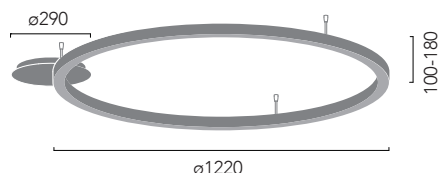

Código / Code	1147
Acabados / Finishes	01 Blanco / White 03 Negro / Black 04 Champagne 00 Custom RAL
Acabados especiales / Special Finishes	30 Bronce / Bronze 31 Latón satinado / Brushed brass 32 Níquel satinado / Brushed nickel
Luz / Light	10 LED 90W 4733lm 2700K 59 LED 90W 4733lm 3000K 14 LED 90W 4733lm 4000K
Tija / Stem	12 10 cm 20 18 cm
Opcional / Optional	DALI / PUSH Driver Casambi (Control de la luz via Bluetooth y App) (Lighting control via Bluetooth and App) Mini florón empotrable Ø 100mm blanco (mismo precio) Mini recessed backplate Ø 100mm white (same price)
Diseñador / Designer	Josep Ll. Xuclà
Año / Year	2017
Peso / Weight	6,5 kg
Material	Aluminio / Aluminium
Alimentación LED / LED tension	200/240V 50/60Hz
CRI	90
Dimensiones embalaje / Box Dimensions	125x125x6 cm

Instalación / Installation

3 conexiones para techo. Base de techo para rosetón de alimentación. Todos los anclajes se efectúan mediante tornillos y tacos de expansión no incluidos de serie. Las tijas a diferentes alturas permiten la superposición de las luminarias.

3 ceiling fixings. Independent canopy that incorporates the driver of the luminary. All fixings are done with screws and anchors (not included). The stems at different heights allow the overlap of 2 luminaires.

Fotometrías completas disponibles en Full photometrics on: www.insolitbcn.com

Fabricado según normativa EN60598-1 y regulaciones pertinentes.

Manufactured according EN60598-1 normative and relevant regulations.

Totalmente personalizable, permite infinidad de composiciones.

Fully customizable, it allows infinite compositions.

INSOLIT

c/ Cerignola 13, 08022 Barcelona
+34 932 507 640 • insolit@insolitbcn.com • insolitbcn.com