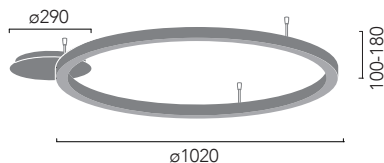

Código / Code	1146
Acabados / Finishes	01 Blanco / White 03 Negro / Black 04 Champagne 00 Custom RAL
Acabados especiales / Special Finishes	30 Bronce / Bronze 31 Latón satinado / Brushed brass 32 Níquel satinado / Brushed nickel
Luz / Light	10 LED 70W 3683lm 2700K 59 LED 70W 3683lm 3000K 14 LED 70W 3683lm 4000K
Tija / Stem	12 10 cm 20 18 cm
Opcional / Optional	DALI / PUSH Driver Casambi (Control de la luz via Bluetooth y App) (Lighting control via Bluetooth and App) Mini florón empotrable Ø 100mm blanco (mismo precio) Mini recessed backplate Ø 100mm white (same price)
Diseñador / Designer	Josep Ll. Xuclà
Año / Year	2017
Peso / Weight	6 kg
Material	Aluminio / Aluminium
Alimentación LED / LED tension	200/240V 50/60Hz
CRI	90
Dimensiones embalaje / Box Dimensions	125x125x6 cm

Instalación / Installation

3 conexiones para techo. Base de techo para rosetón de alimentación. Todos los anclajes se efectúan mediante tornillos y tacos de expansión no incluidos de serie. Las tijas a diferentes alturas permiten la superposición de las luminarias.

3 ceiling fixings. Independent canopy that incorporates the driver of the luminaire. All fixings are done with screws and anchors (not included). The stems at different heights allow the overlap of 2 luminaires.

Fotometrías completas disponibles en Full photometrics on: www.insolitbcn.com

Fabricado según normativa EN60598-1 y regulaciones pertinentes.

Manufactured according EN60598-1 normative and relevant regulations.

Totalmente personalizable, permite infinidad de composiciones.

Fully customizable, it allows infinite compositions.