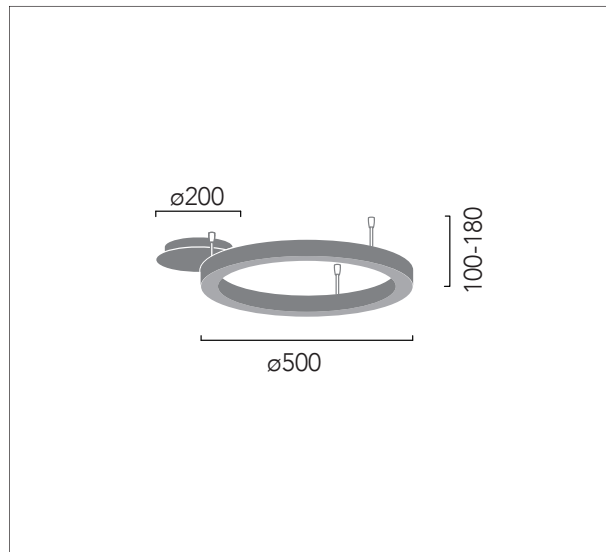

TR 50 Ceiling Up

Josep Ll. Xuclà