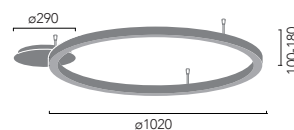

TR 120 Ceiling Up 1147