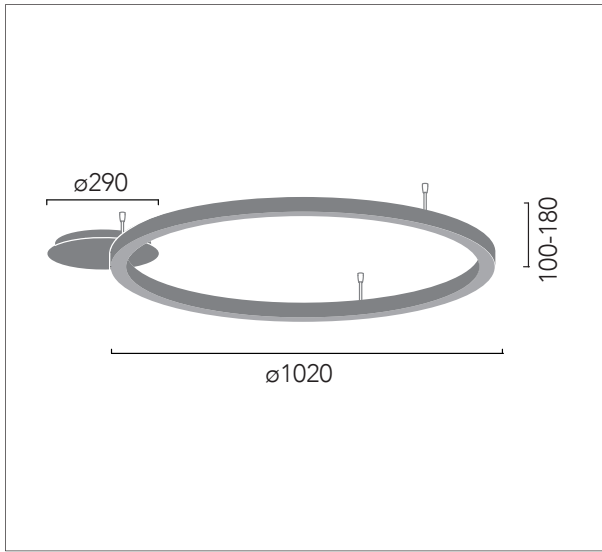

TR 100 Ceiling Up

Josep Ll. Xuclà