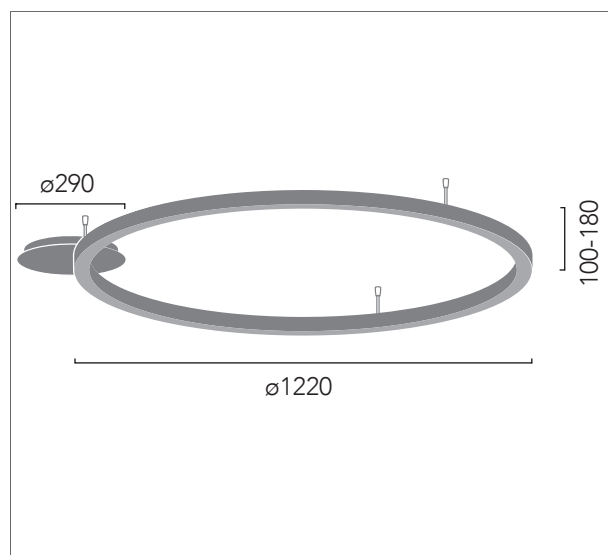

TR 120 Ceiling Up

Josep Ll. Xuclà