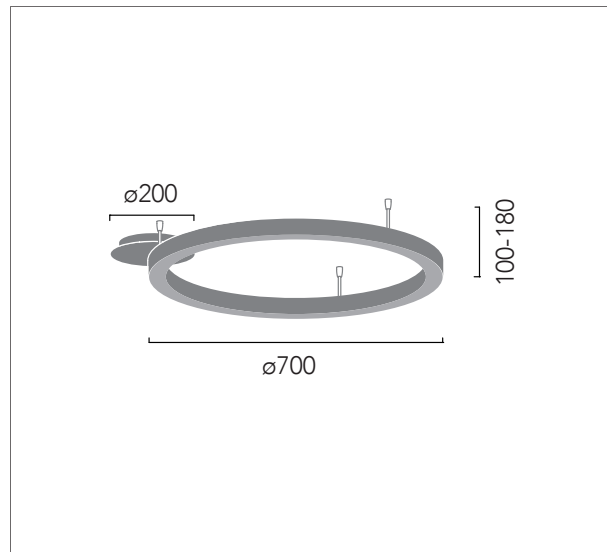

TR 70 Ceiling Up

Josep Ll. Xuclà