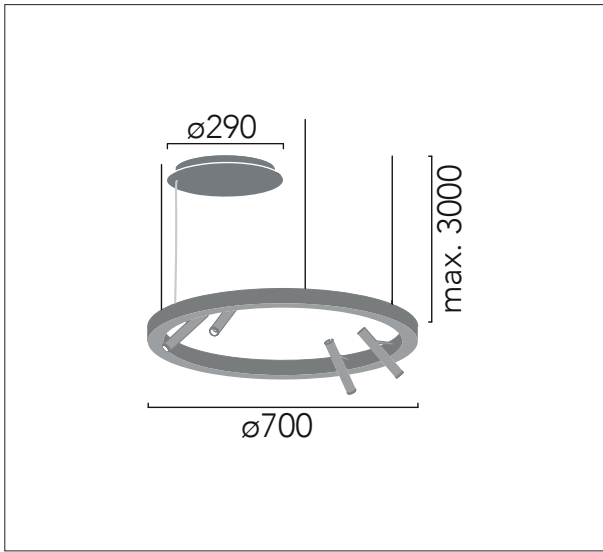

TR 70 Up Stick

Josep Ll. Xuclà