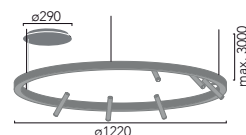

TR 120 Up Stick 1157

Luz / light

1154 TR 50 Up Stick

LED 12W (2 spots x 6W) 562lm - LED 32W 1693lm

1155 TR 70 Up Stick

LED 24W (4 spots x 6W) 1124lm - LED 48W 2540lm

1156 TR 100 Up Stick

LED 30W (5 spots x 6W) 1405lm - LED 54W 3683lm

1157 TR 120 Up Stick

LED 36W (6 spots x 6W) 1686lm - LED 90W 4733lm

200/240V 50/60Hz 2700K - 3000K - 4000K

Acabados / Finishes

Blanco / White

Negro / Black

Champagne

Custom RAL

Acabados especiales / Special finishes

Bronce / Bronze

Latón satinado / Brushed brass

Níquel satinado / Brushed nickel

Dimmable: TRIAC

Luz spots e indirecta / Spot & indirect light

INSOLIT

c/ Cerignola 13, 08022 Barcelona
+34 932 507 640 • insolit@insolitbcn.com • insolitbcn.com