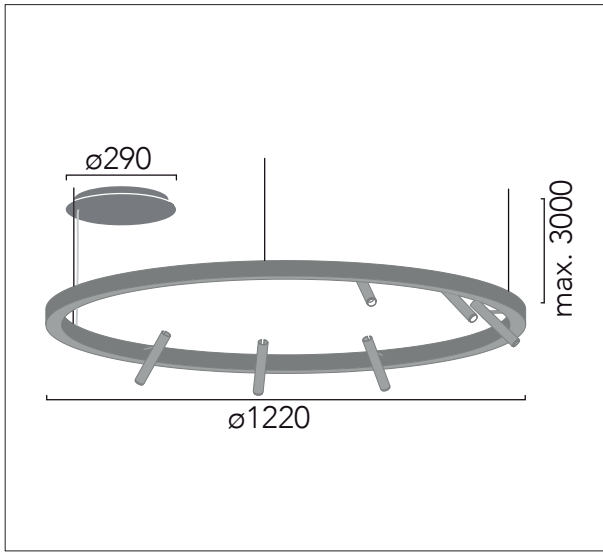

TR 120 Up Stick

Josep Ll. Xuclà