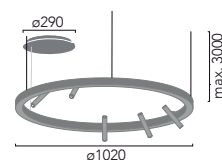

TR 100 Up Stick 1156