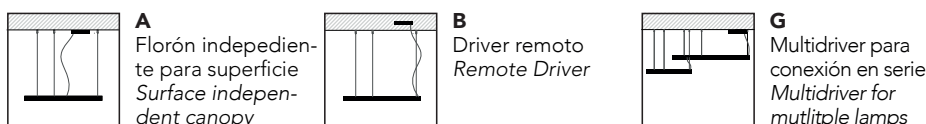

Luz spots e indirecta / Spot & indirect Light

Dimmable: TRIAC