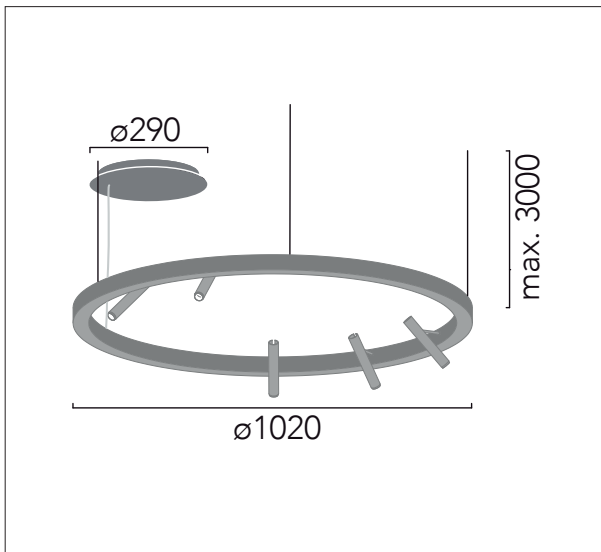

TR 100 Up Stick

Josep Ll. Xuclà